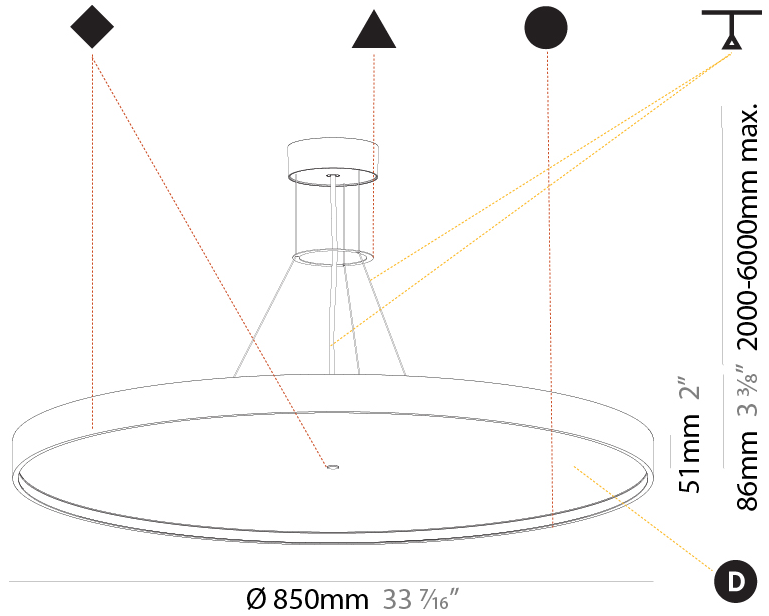

GENERAL

Series: Sign Diva
Subseries: Sign Diva Korona
Brand: Prolicht
Division: Architectural
Mounting Type: Suspension
Mounting Location: Ceiling
Subcategory: Pendant

PHYSICAL

Shape: Round
Diameter (mm): 850
Diameter (in): 33 7/16
Height (mm): 86
Height (in): 3 3/8
Max. Overall Height (mm): 2086
Max. Overall Height (in): 82 7/8
Light Distribution: Direct / Indirect
Weight (kg): 15.251
Weight (lbs): 33.62
Diffuser: PMMA - Opal / Micro-Prism / Sparkling Secret / Vintage Industrial
Fixture Finish: SSR / BKV / CWI / CRY / HAB / UFT / ITA / RUA / FTG / MYG / LOD / PUS / FRO / FUP / KIA / POP / BLS / SPG / MEY / GOH / GUM / CHC / COM / ABZ / JAG / OBR / MOS / ROR
Fixture Material: Extruded Aluminum / Steel
Cable Details: 2000mm or 6000mm Transparent Cable

ELECTRICAL

Lamp Type: LED (Zhaga Standard)
Input Wattage (W): 118.8
Total Output Wattage (W): 76.8 / 18
Dimming: Tri-Mode (Non-Dimming and Phase Dimming (120Vac only) and 0-10V Dimming)
Driver Included: Yes
Driver Location: Integrated
Driver Type: Constant Current - Universal
Driver Class: Class 2
Input Voltage (V): 120 - 277
Constant Current (MA): 600 / 350

LED

Color Temperature (°K): 2700 / 3000 / 3500 / 4000
Max. Delivered Lumen (lm): 10450 / 10854 / 12325 / 12577
Nominal Lumen (lm): 13561 / 14178 / 16100 / 16429
CRI: >90 CRI
Lamp Life (hrs): 50000

OPTICAL

RATINGS AND CERTIFICATIONS

Certified By: Certified for North American Standards
IP rating: IP20